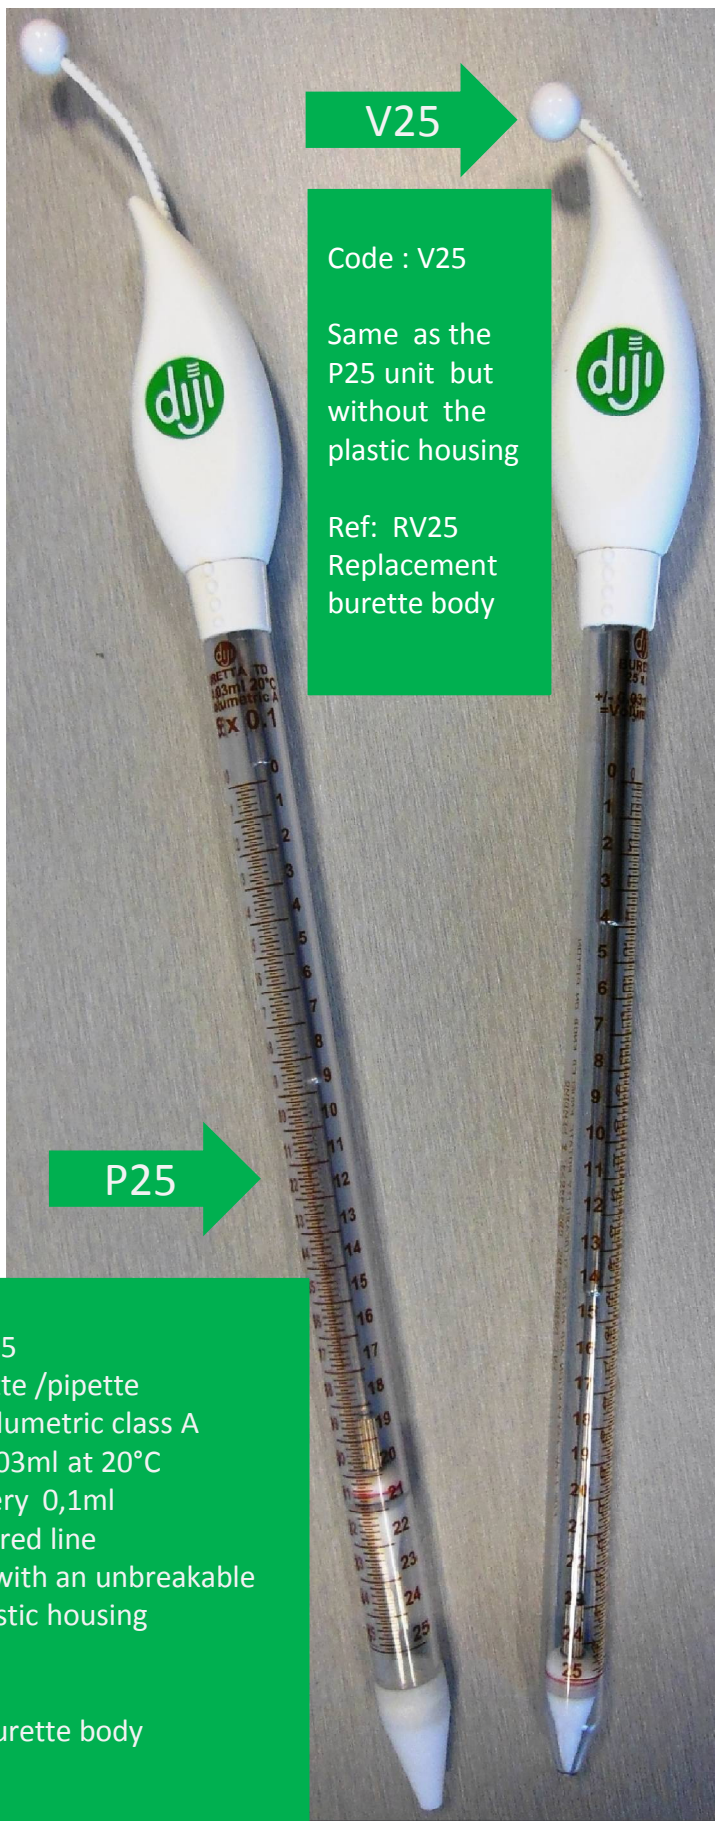

Water Kits Supply

contact@water-kits.fr

Tel : +33 (0) 5 62 95 17 94

Code : P25
Complete Burette /pipette
Schott glass volumetric class A
0 – 25ml +/- 0,03ml at 20°C
Graduated every 0,1ml
Reading at the red line
Fully covered with an unbreakable
transparent plastic housing
Réf: RP25
Replacement burette body

V25

Code : V25
Same as the P25 unit but without the plastic housing
Ref: RV25
Replacement burette body

P25